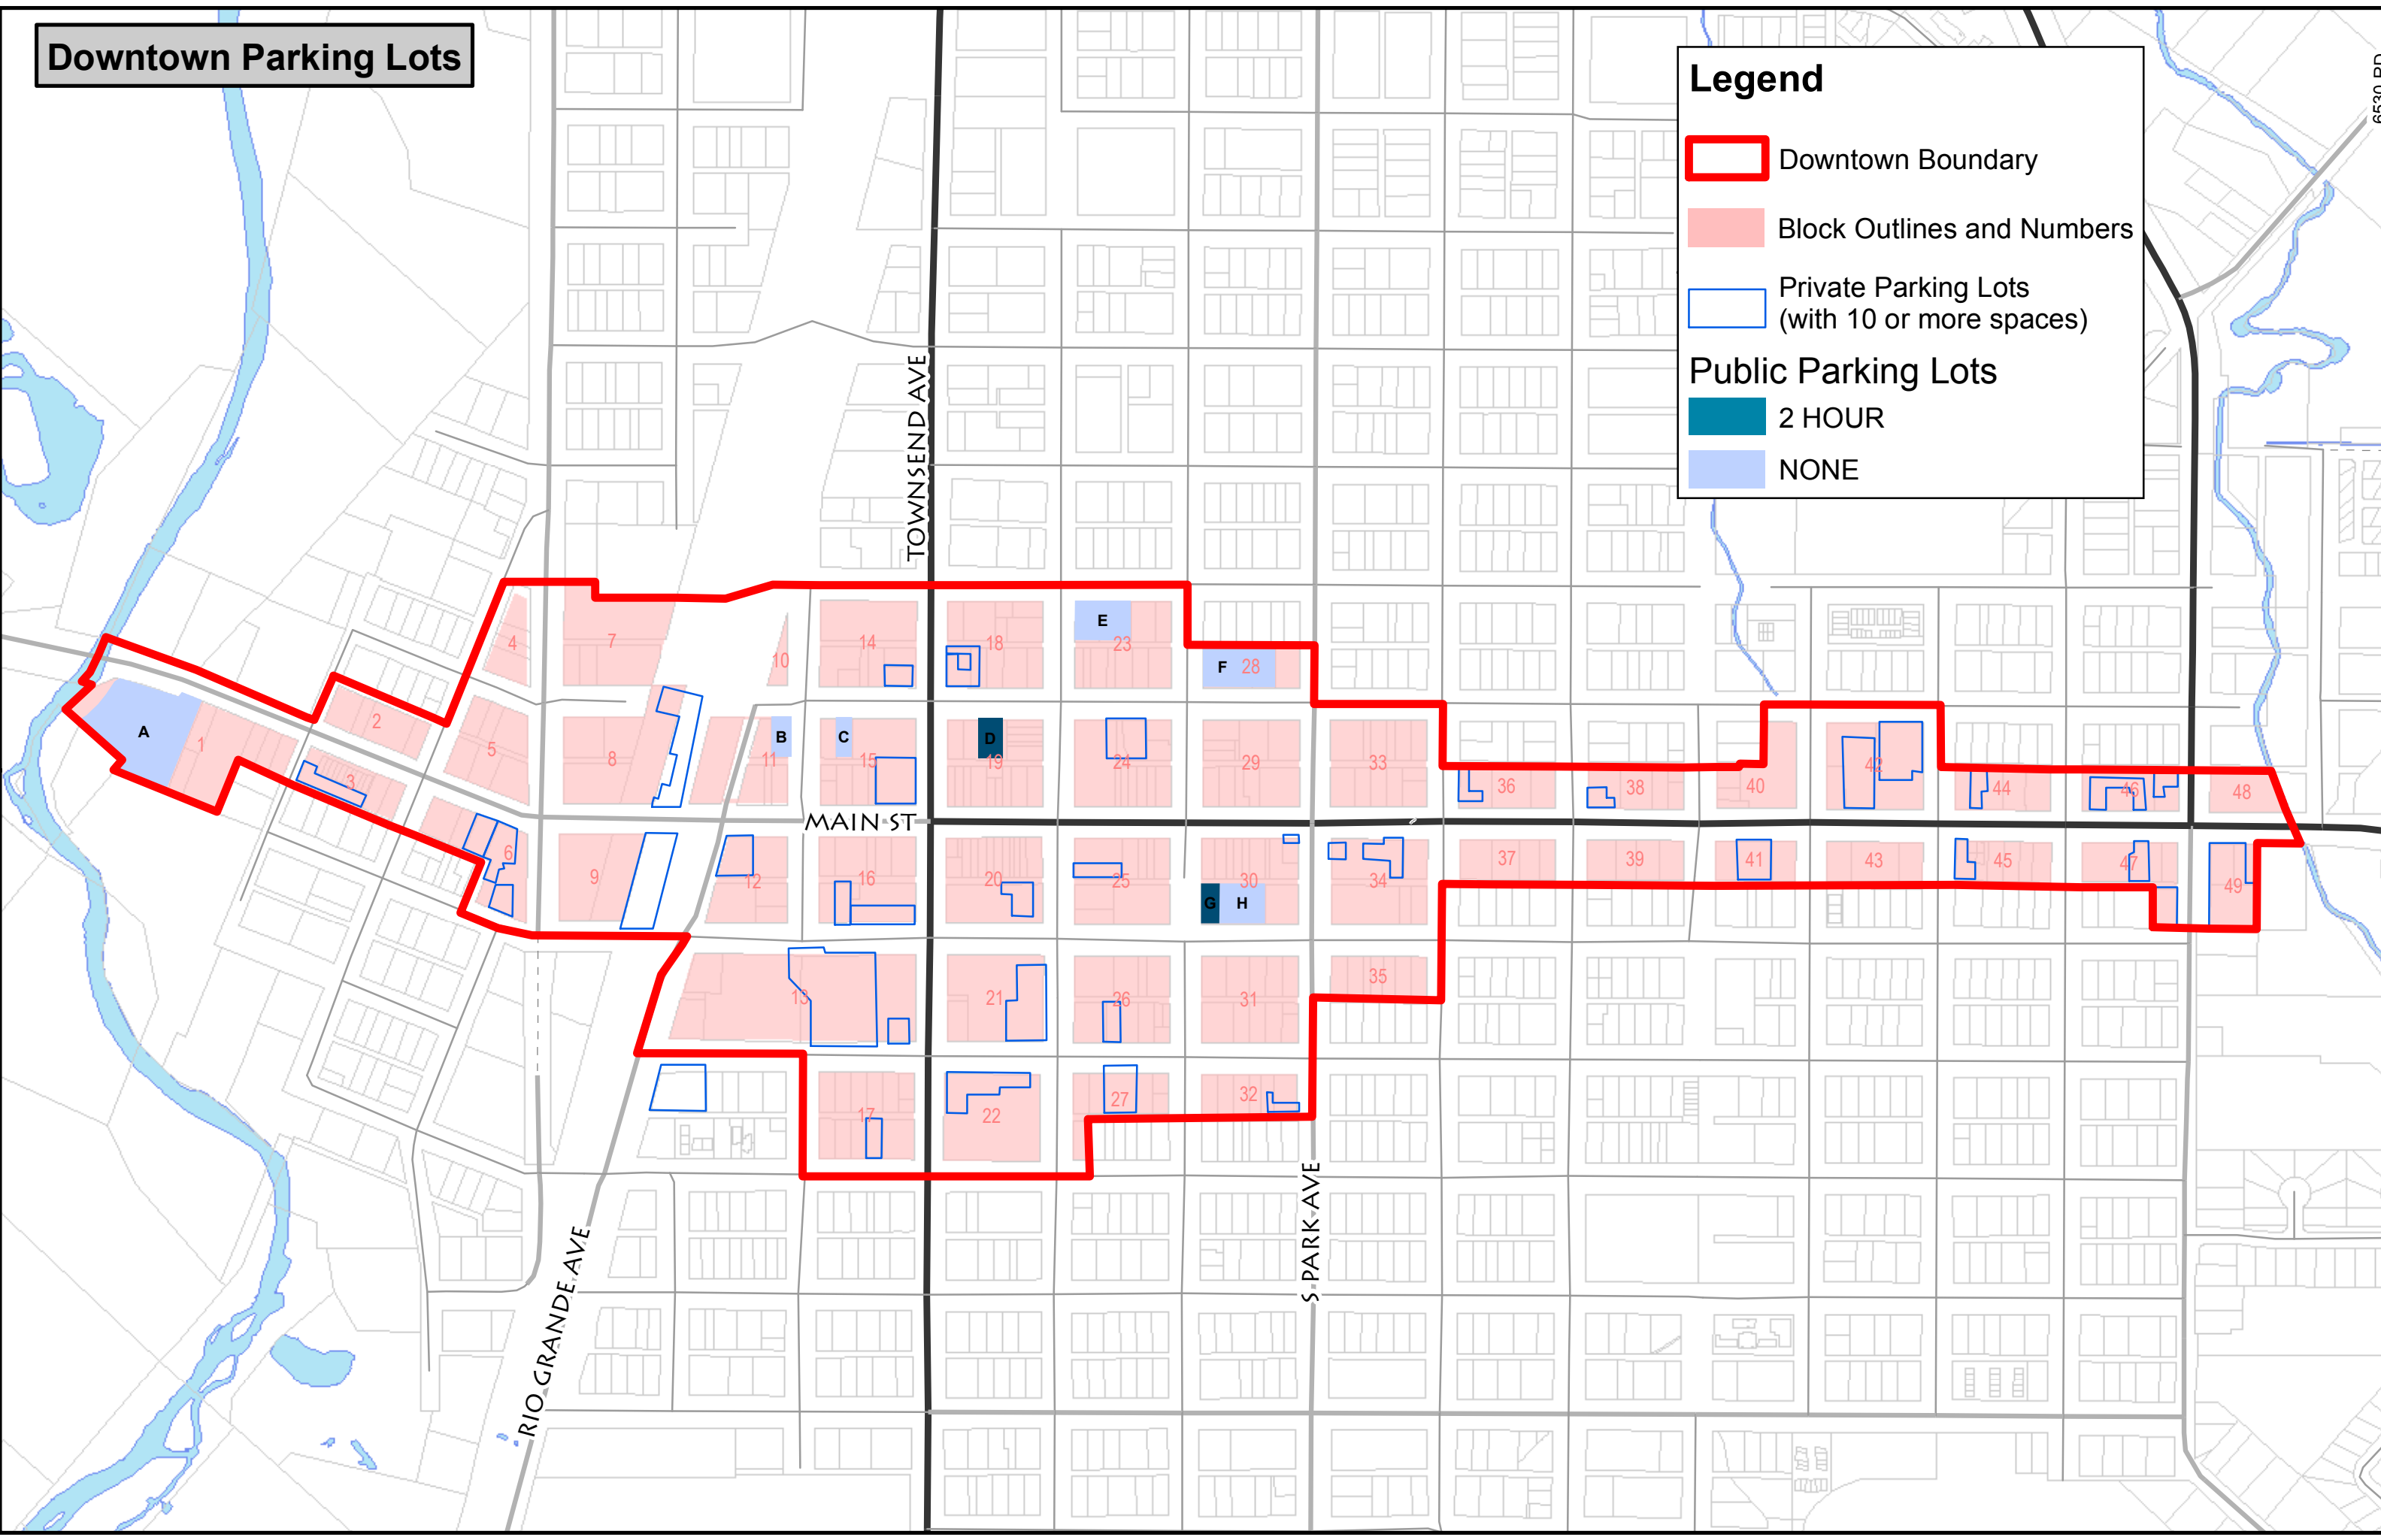

# Downtown Parking Lots

### Legend

-  Downtown Boundary
-  Block Outlines and Numbers
-  Private Parking Lots (with 10 or more spaces)
- Public Parking Lots**
  -  2 HOUR
  -  NONE

6530 RD